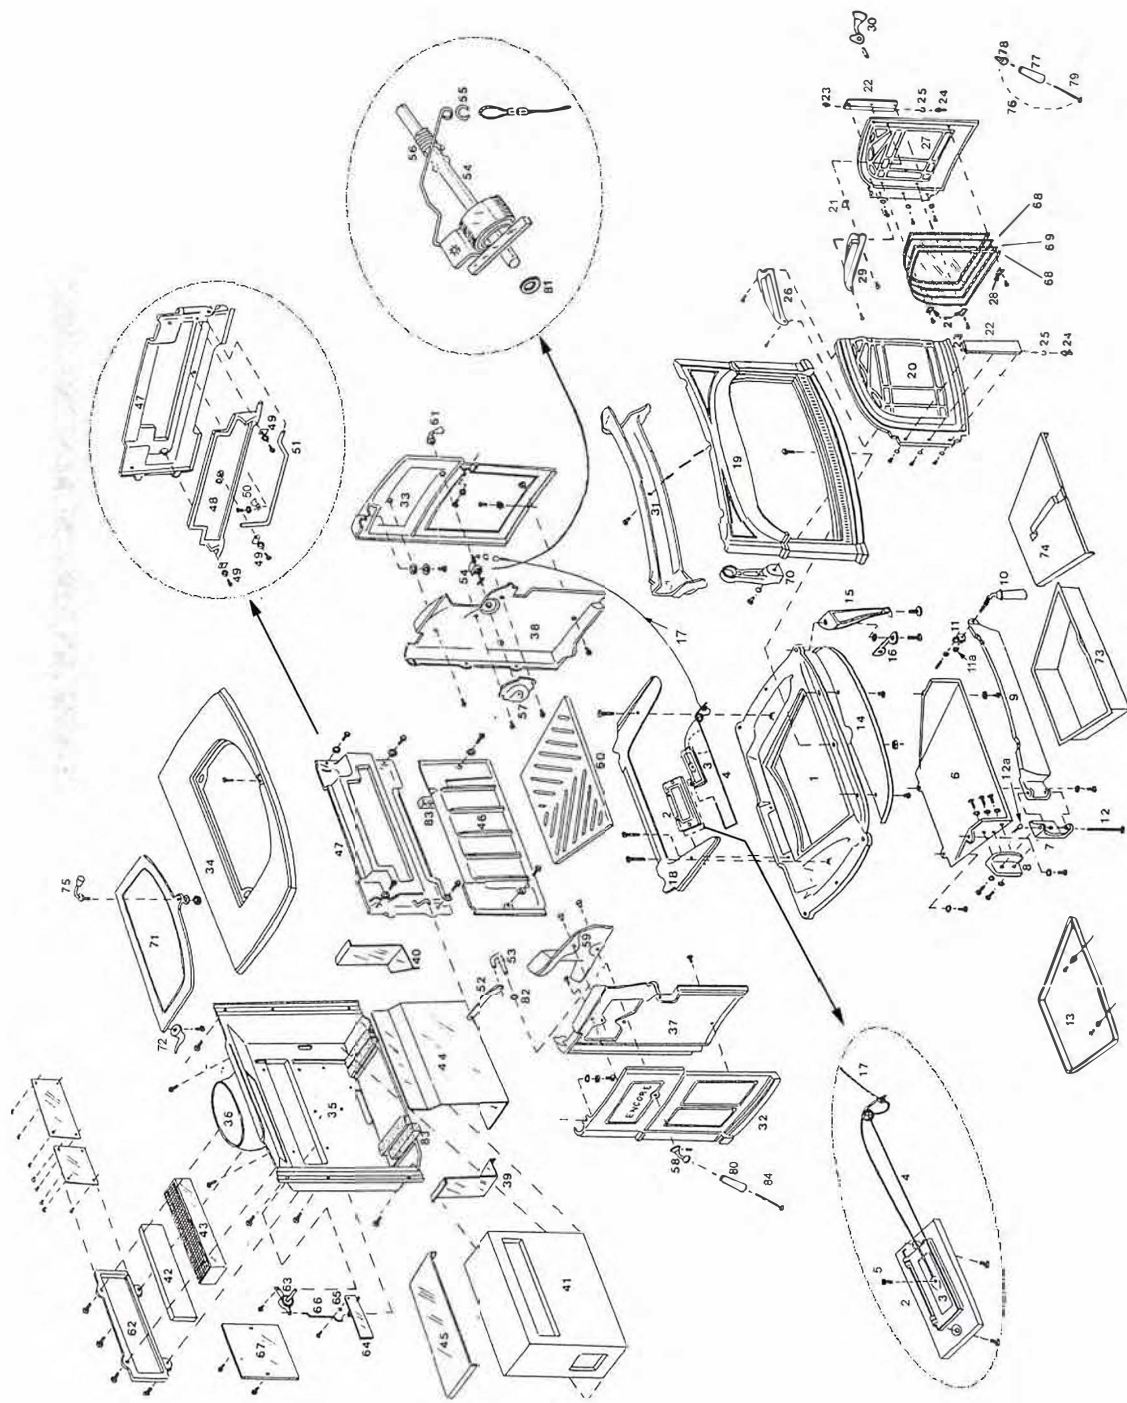

DEFIANT ENCORE MODELS 0028 & 2140 Parts List

Vermont Castings Defiant Encore Parts List

MODEL #: 0028 / 2140 DEFIANT ENCORE

FEATURES: MODEL #0028 MANUFACTURED 7/11/86 THRU 4/25/90 WITH A GEISSER TESTING LAB. LABEL
 MODEL #2140 MAUNFACTURED 5/17/90 THRU 11/5/91 WITH A WARNOCK HERSEY TESTING LABEL
 CATALYST ACCESS IN THE BACK OF THE STOVE / DOUBLE PANE OF GLASS IN EACH DOOR